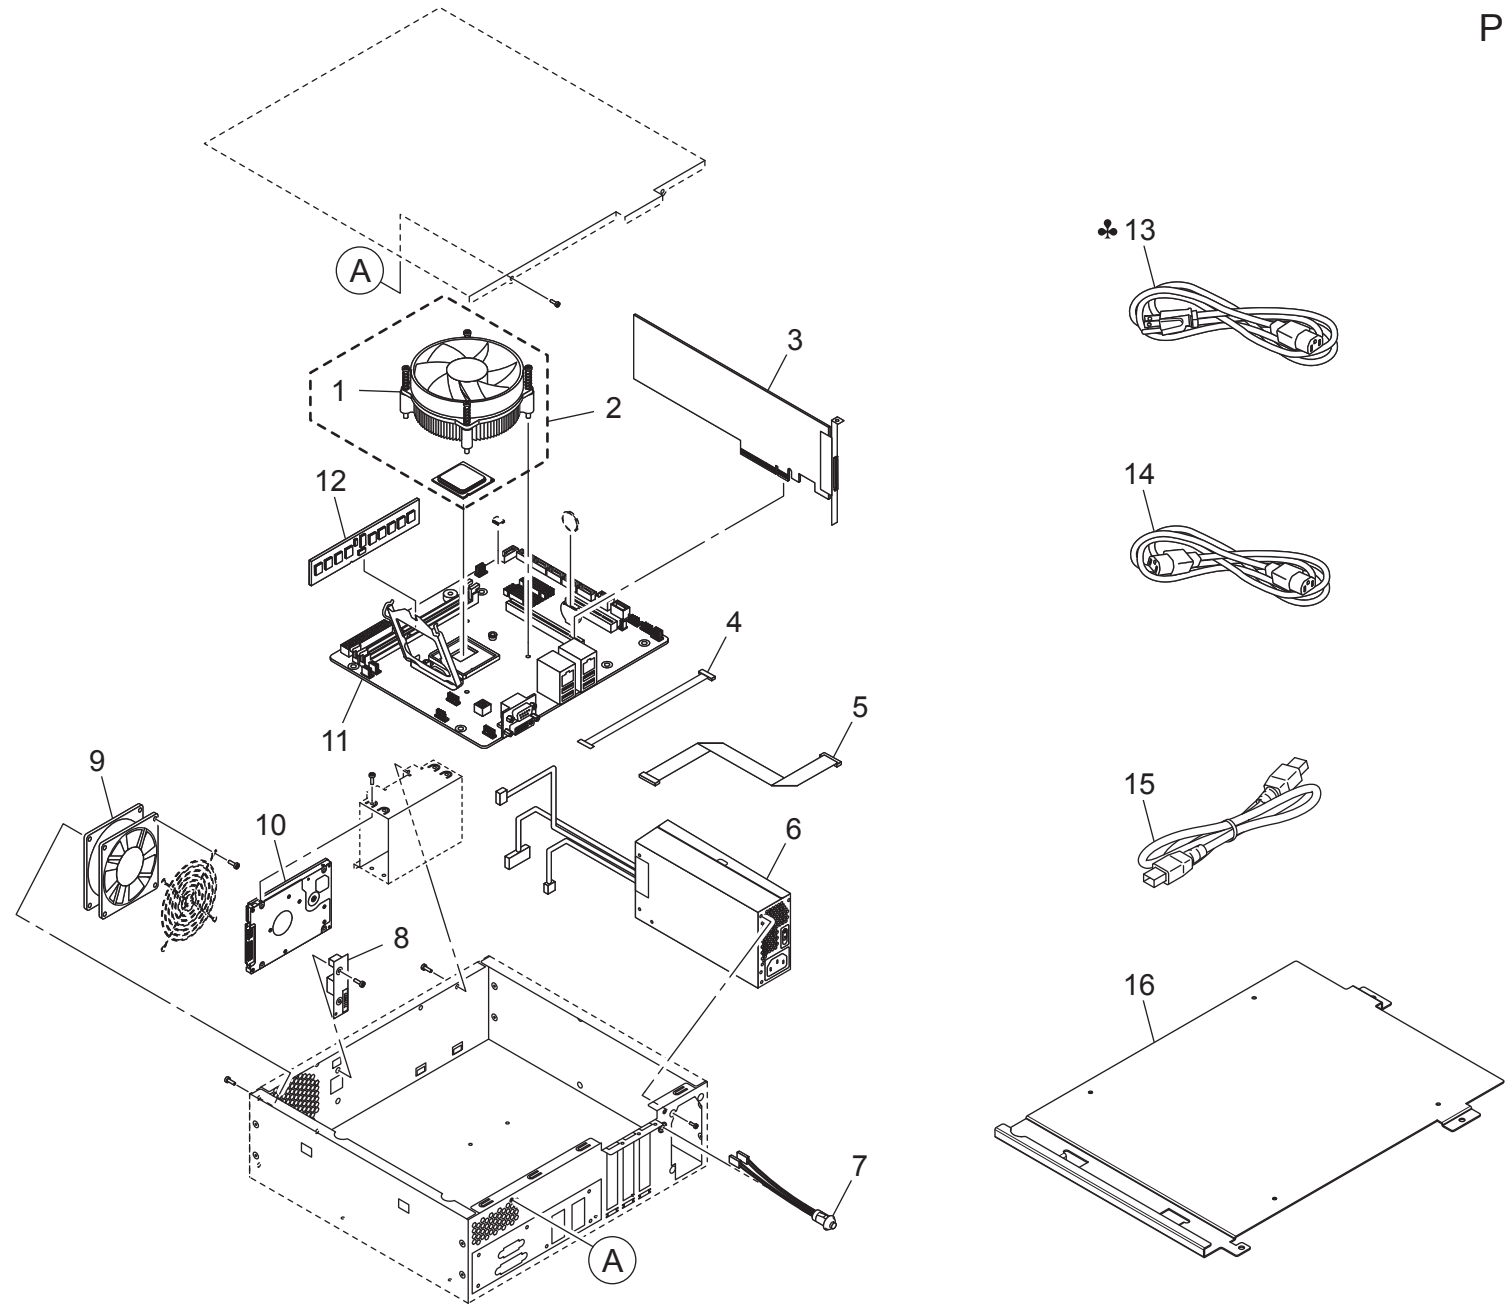

KONICA MINOLTA

PARTS GUIDE MANUAL

MAY 2015

IC-416
A8CT

Key #	Part No.	Description	Qty
1	45111465	COOLING KIT	1
2	45114916	CPU Cooling Assy	1
3	45134310	INTERFACE BOARD	1
4	45053218	HDD Cable	1
5	45117044	SERVICE BOARD CABLE	1
6	45114917	POWER SUPPLY UNIT	1
7	45114941	POWER BUTTON	1
8	45117200	SERVICE BOARD	1
9	45082651	FAN MOTOR	1
10	45114918	HDD	1
11	45134309	MOTHERBOARD	1
12	45113008	DIMM	1
13	N/A	Power source Cable /	1
13	45053564	POWER CORD CABLE	1
14	N/A	Extension cable	1
15	45114946	NETWORK CABLE	1
16	45134311	MOUNTING PLATE	1
17	45144975	MEDIA PACK V1.1 (IC-416)	1
18	45145013	KIT,SERVICE V1.1 (IC416)	1